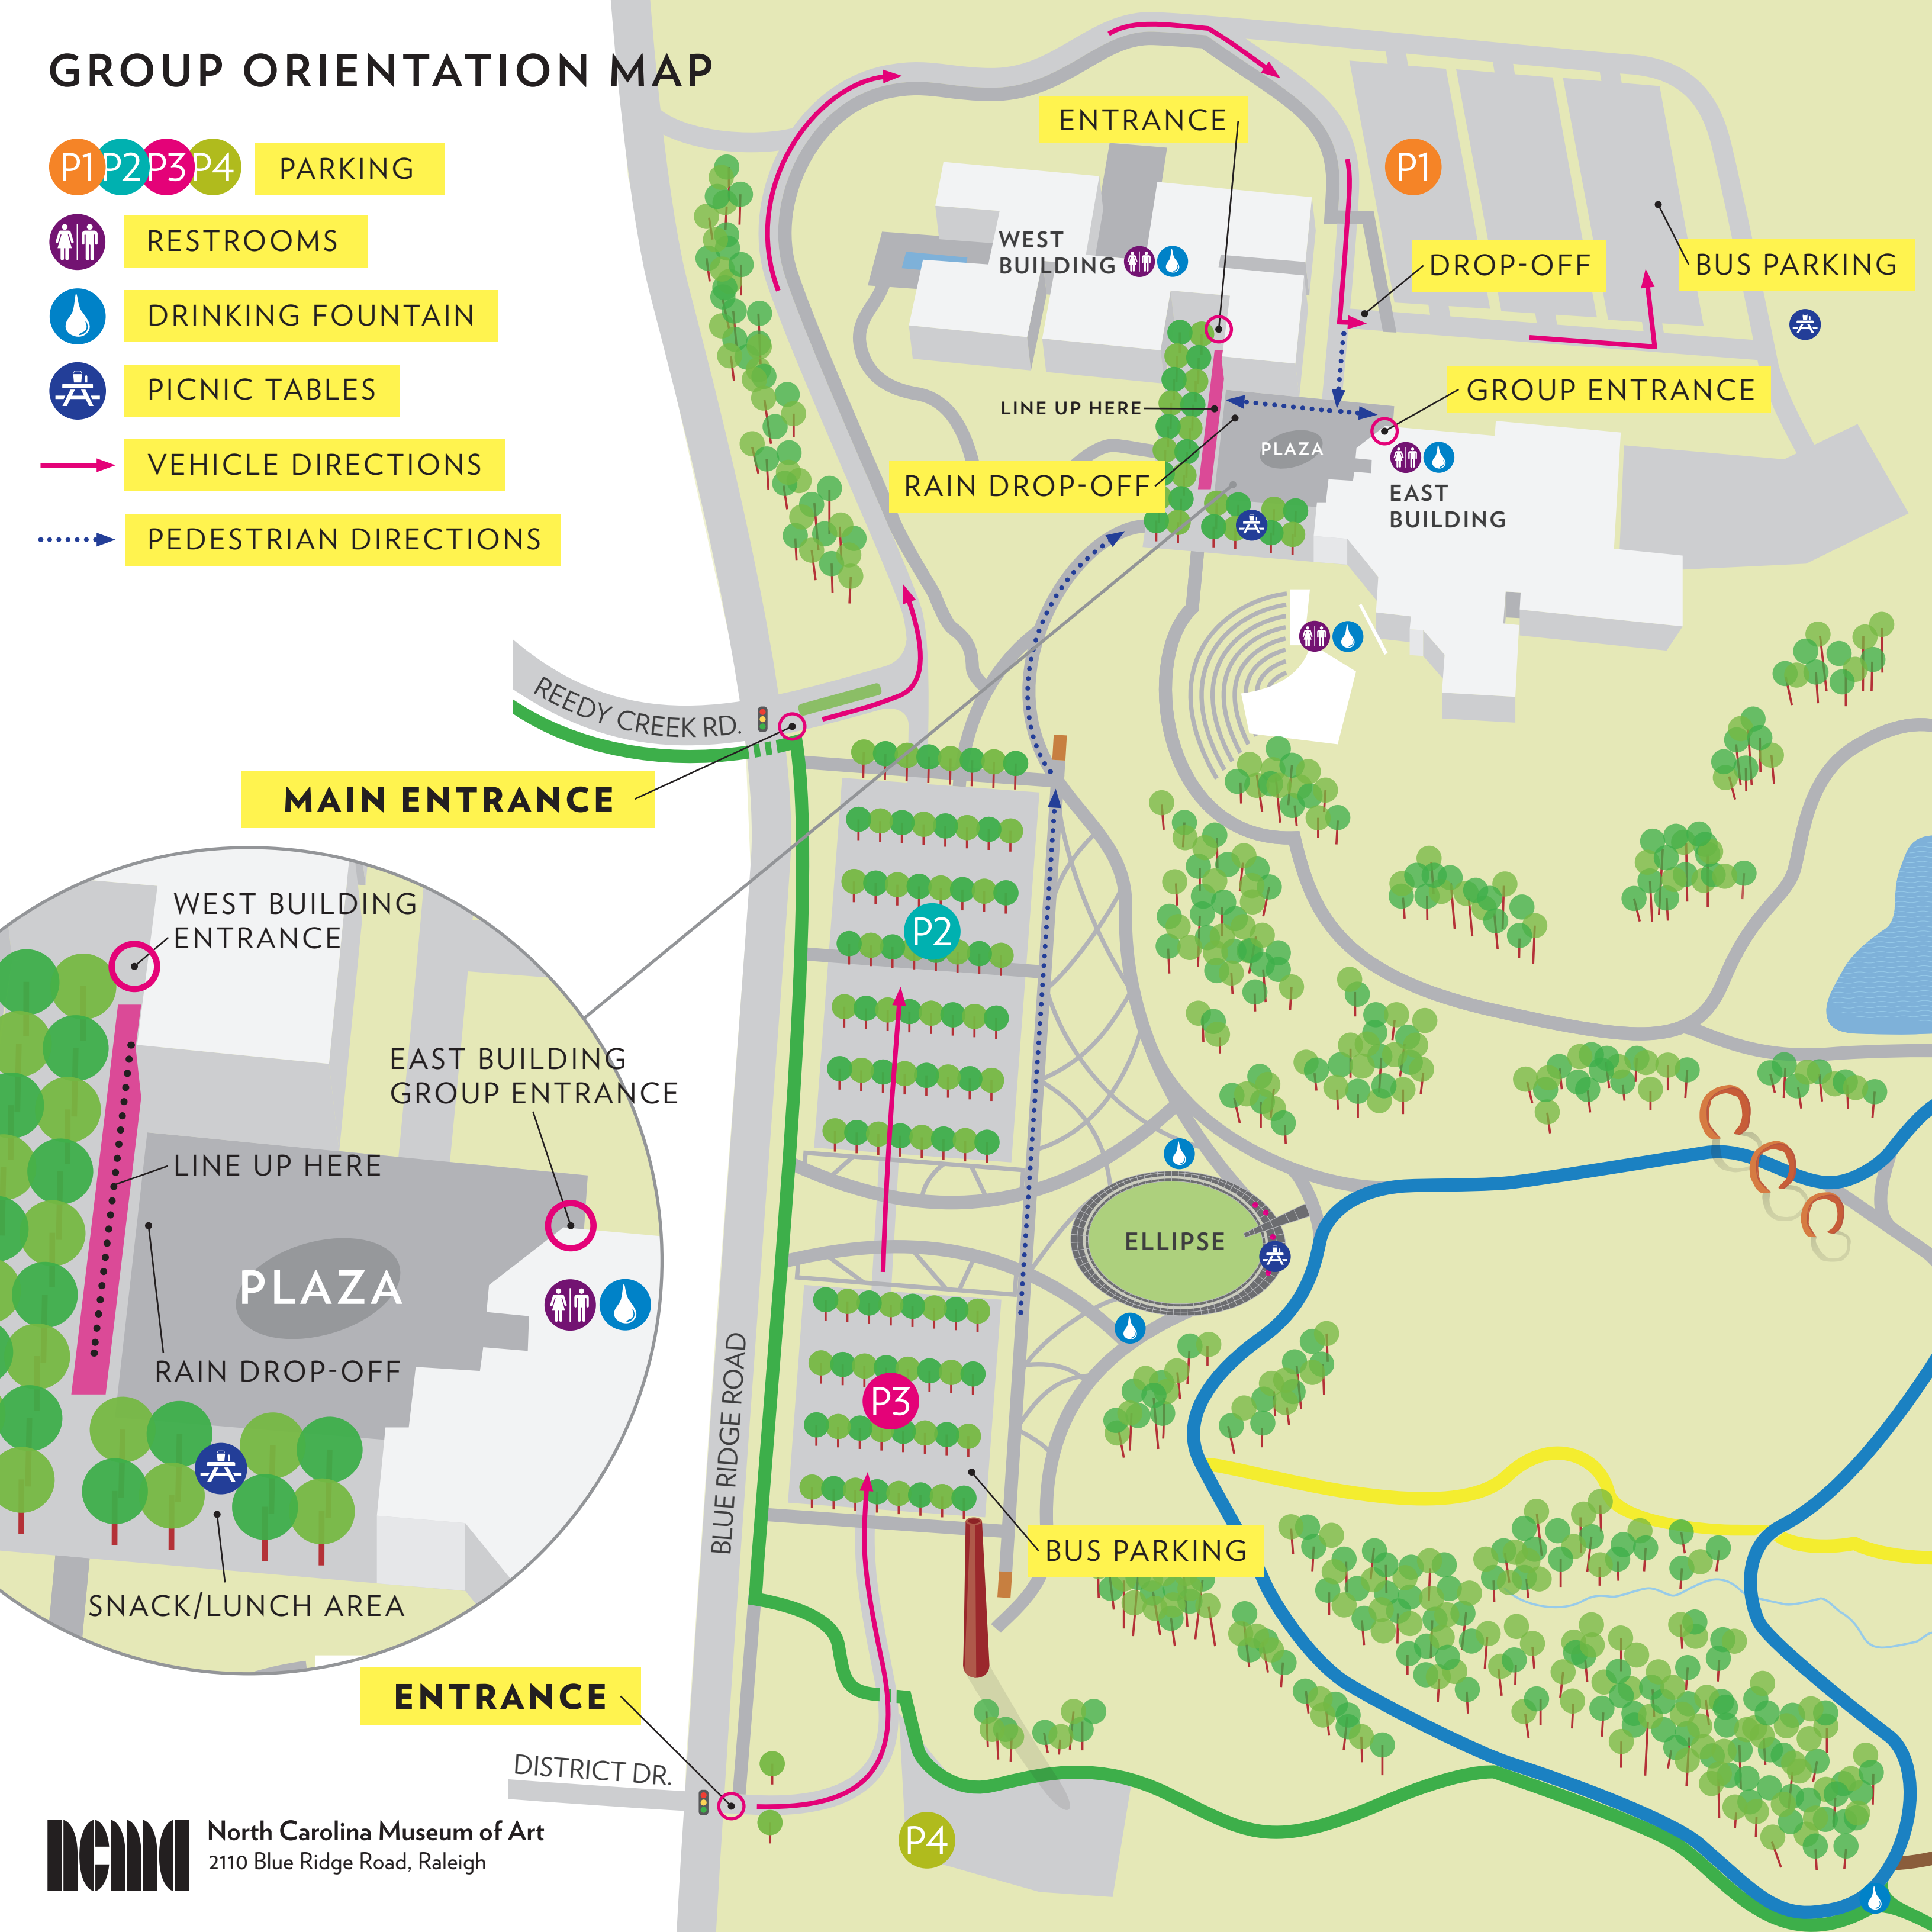

# GROUP ORIENTATION MAP

P1 P2 P3 P4 PARKING

RESTROOMS

DRINKING FOUNTAIN

PICNIC TABLES

VEHICLE DIRECTIONS

PEDESTRIAN DIRECTIONS

ENTRANCE

P1

DROP-OFF

BUS PARKING

WEST BUILDING

GROUP ENTRANCE

LINE UP HERE

RAIN DROP-OFF

PLAZA

EAST BUILDING

REEDY CREEK RD.

MAIN ENTRANCE

WEST BUILDING ENTRANCE

EAST BUILDING GROUP ENTRANCE

LINE UP HERE

PLAZA

RAIN DROP-OFF

SNACK/LUNCH AREA

ENTRANCE

ELLIPSE

BUS PARKING

BLUE RIDGE ROAD

DISTRICT DR.

P4